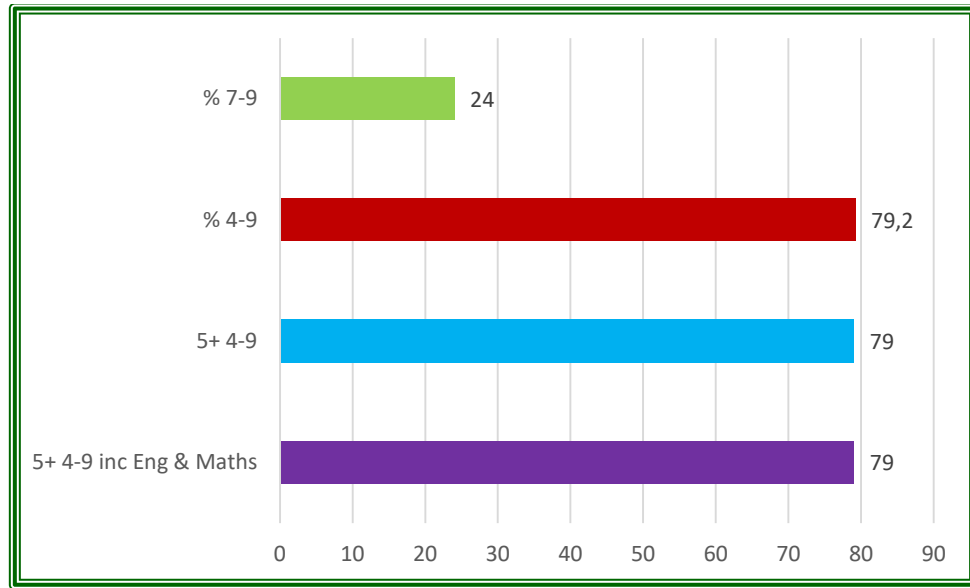

2018 Public Examination Results Summary

GCSE Results 2018

	2016	2017	2018
5+ A*-C (4-9)	77	78	79
5+ A*-C (4-9) inc. English and Mathematics	75	76	79
A*-C (4-9) in English and Mathematics	72	80	83
5-9 in English and Mathematics		54	65
% A*-A (7-9)	25.6	24.3	24
Students gaining EBACC	34	9	13
Expected Progress in English	81	65	69
Expected Progress in Mathematics	75	69	78

Progress 8 score: +0.03 (*unvalidated*)

Attainment 8 score: 51.69 (*unvalidated*)

A level Results 2018

31.88 Average point score per entry

Progress Score (Academic Qualifications): +0.15

Progress Score (Vocational Qualifications): -0.04