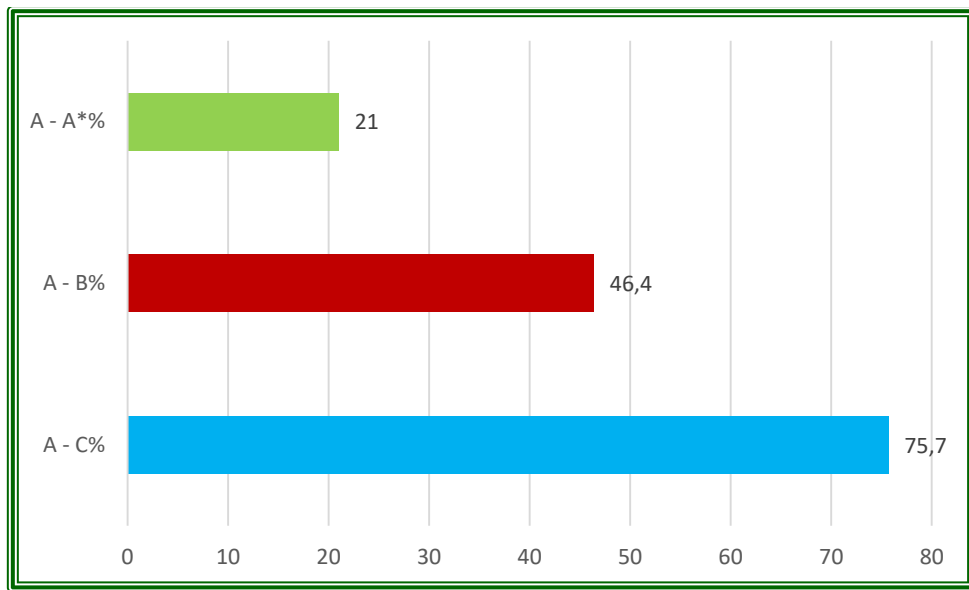

2018 Public Examination Results Summary

GCSE Results 2018

	2016	2017	2018
5+ A*-C (4-9)	77	78	79
5+ A*-C (4-9) inc. English and Mathematics	75	76	79
A*-C (4-9) in English and Mathematics	72	80	83
5-9 in English and Mathematics		54	65
% A*-A (7-9)	25.6	24.3	24
Students gaining EBACC	34	9	13
Expected Progress in English	81	65	69
Expected Progress in Mathematics	75	69	78

Progress 8 score: +0.03 (*unvalidated*)

Attainment 8 score: 51.69 (*unvalidated*)

A level Results 2018

31.88 Average point score per entry

Progress Score (Academic Qualifications): +0.15

Progress Score (Vocational Qualifications): -0.04